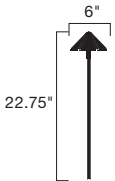

KICHLER

PROJECT:
TYPE:
ORDERING # :
COMMENTS:

LED Center Mount

FEATURES

- Unobtrusive, center mount fixture for maximum light spread with the added benefit of LED technology. Coordinates with matching LED deck light 15765.
- Cast Aluminum Housing.
- 4 W / 5.8 VA Light Output, Integrated LEDs and Driver, 2950K (-150/+175), High CRI.
- 9V - 15V AC/DC
- 50" of usable #18-2, SPT-1-W leads. Cable connector supplied.
- 8" In-ground stake